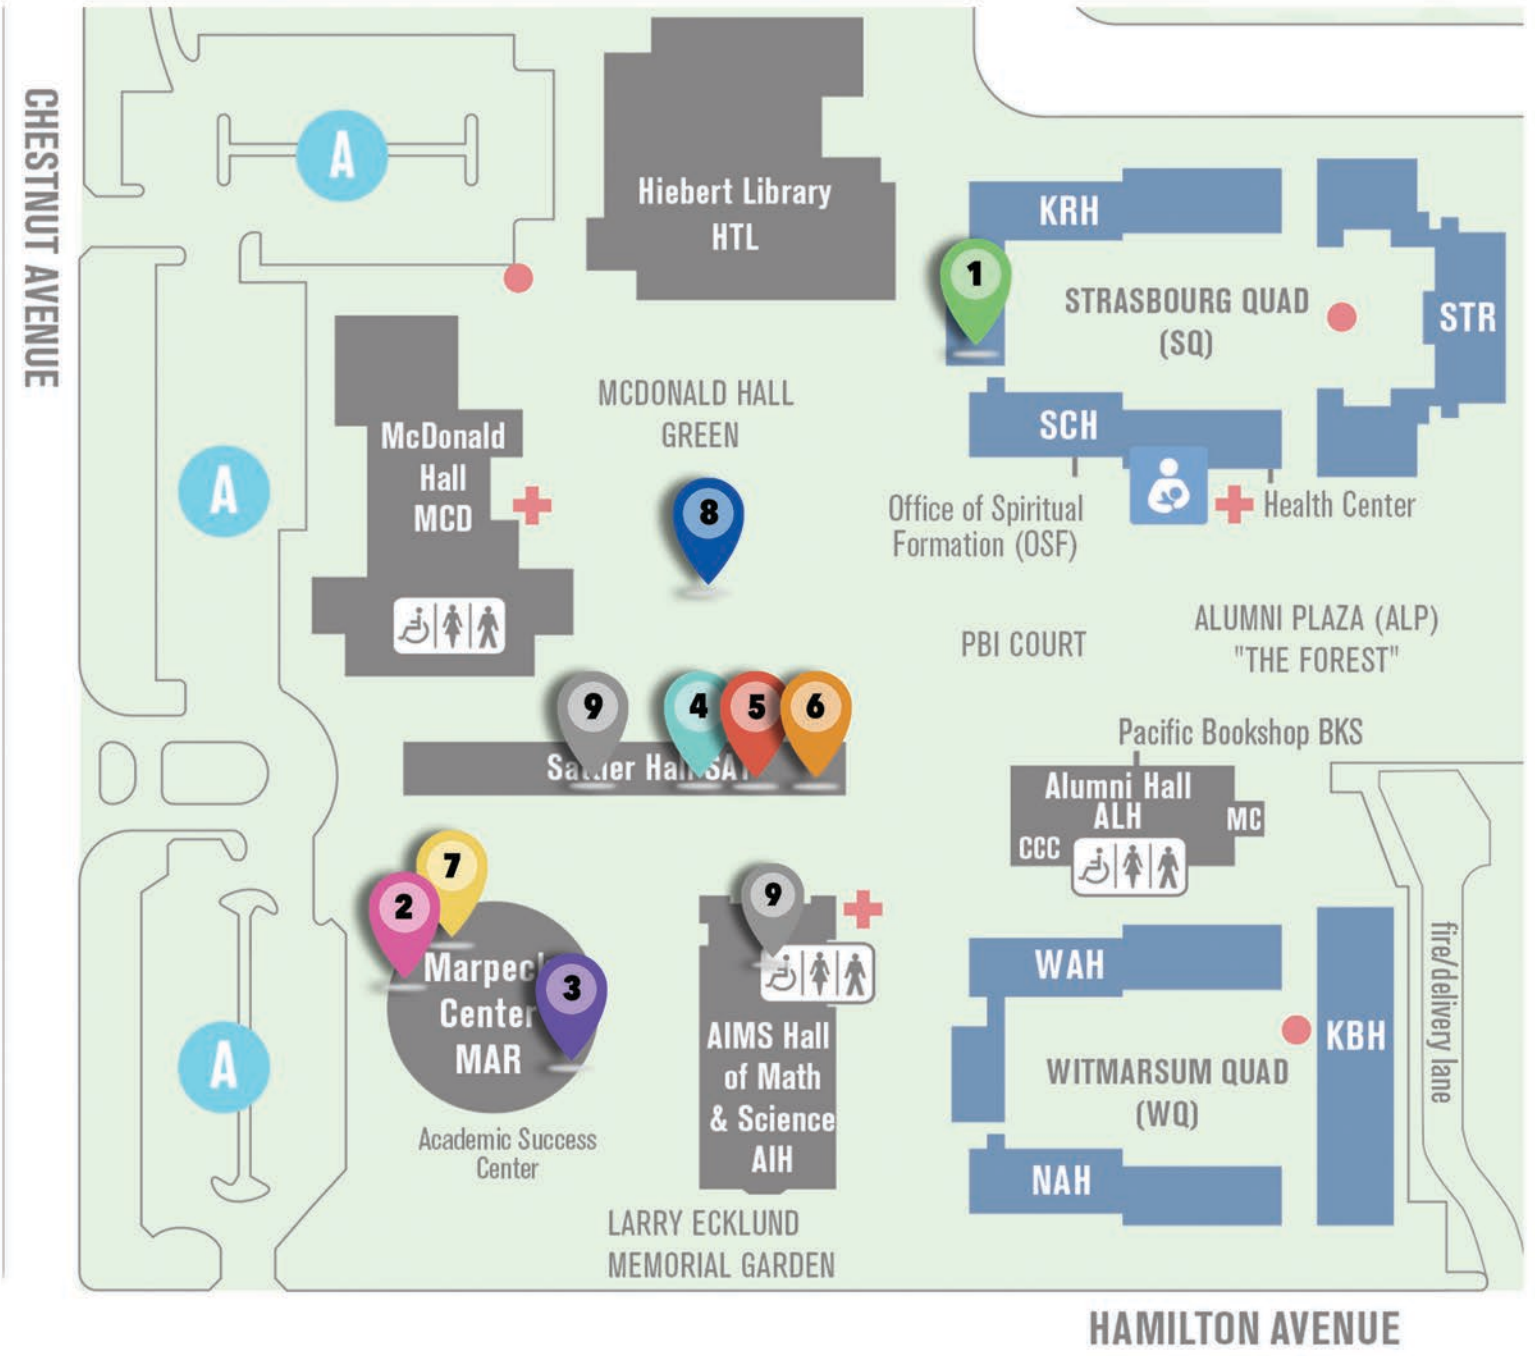

CAMPUS map

- 

1 Main room
Krause Hall
- 

4 Bateria
Sattler 109
- 

7 Teacher space
Marpeck 108
- 

2 Drum sets
Marpeck 107
- 

5 Keyboards
Sattler 111
- 

8 Break space
McDonald Hall Green
- 

3 Hand Drums
Marpeck 103
- 

6 Check-in
Sattler Music Office
- 

9 Restrooms
Sattler Breezeway or AIMS Hall